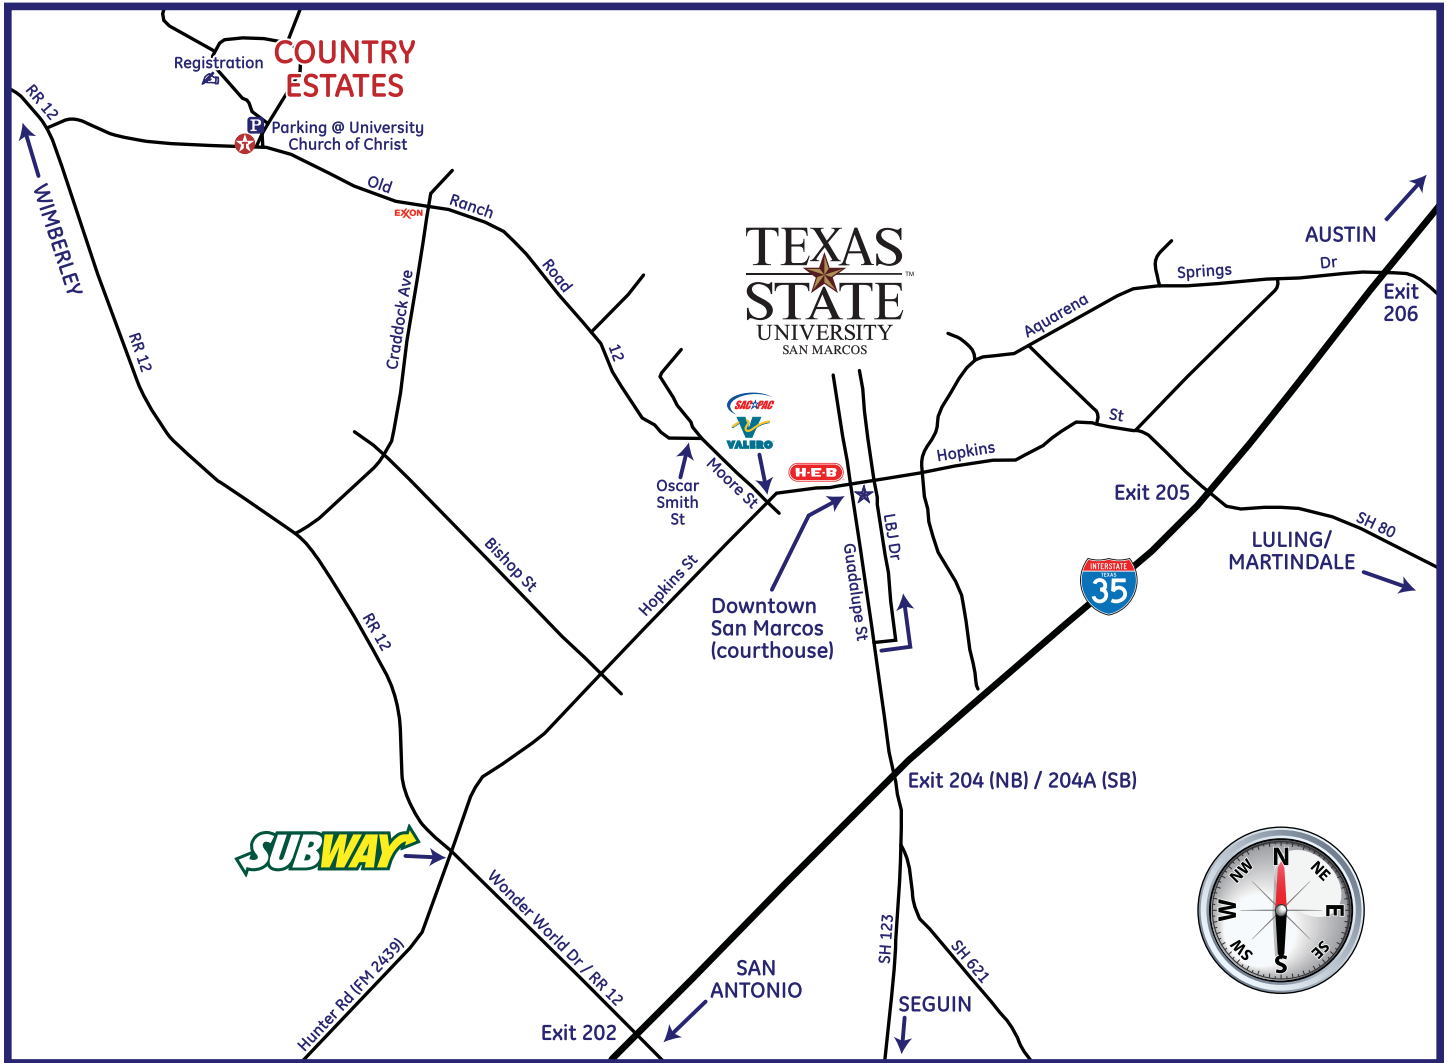

# DIRECTIONS TO COUNTRY ESTATES

**FROM SAN MARCOS:** From downtown San Marcos, follow Old Ranch Road 12 (Moore St) west toward Wimberley. Approx. 0.6 miles past the traffic signal at Craddock Avenue, turn right at the Texaco station onto Country Estates Drive (County Road 226). Proceed for approx. 150 yards and turn left at the first street; the University Church of Christ is on the corner. Follow signs and/or volunteer directions to the parking area and race registration area.

**FROM IH-35:** Take Exit 202 (RM12 - Wonder World Dr - Wimberley). Turn (left from San Antonio, right from Austin) onto Wonder World Dr/RR12 North. Proceed NW for 3.7 miles and turn right onto Old Ranch Road 12. Proceed for 0.7 miles and turn left at the Texaco station onto Country Estates Drive (County Road 226). Proceed for approx. 150 yards and turn left at the first street; the University Church of Christ is on the corner. Follow signs and/or volunteer directions to the parking area and race registration area.

**FROM THE WEST:** From the junction of State Highway 32 and Ranch Road 12 near Wimberley, follow Ranch Road 12 east approx. 7.2 miles. Turn left on Old Ranch Road 12 for 0.7 miles and turn left at the Texaco station onto Country Estates Drive (County Road 226). Proceed for approx. 150 yards and turn left at the first street; the University Church of Christ is on the corner. Follow signs and/or volunteer directions to the parking area and race registration area.