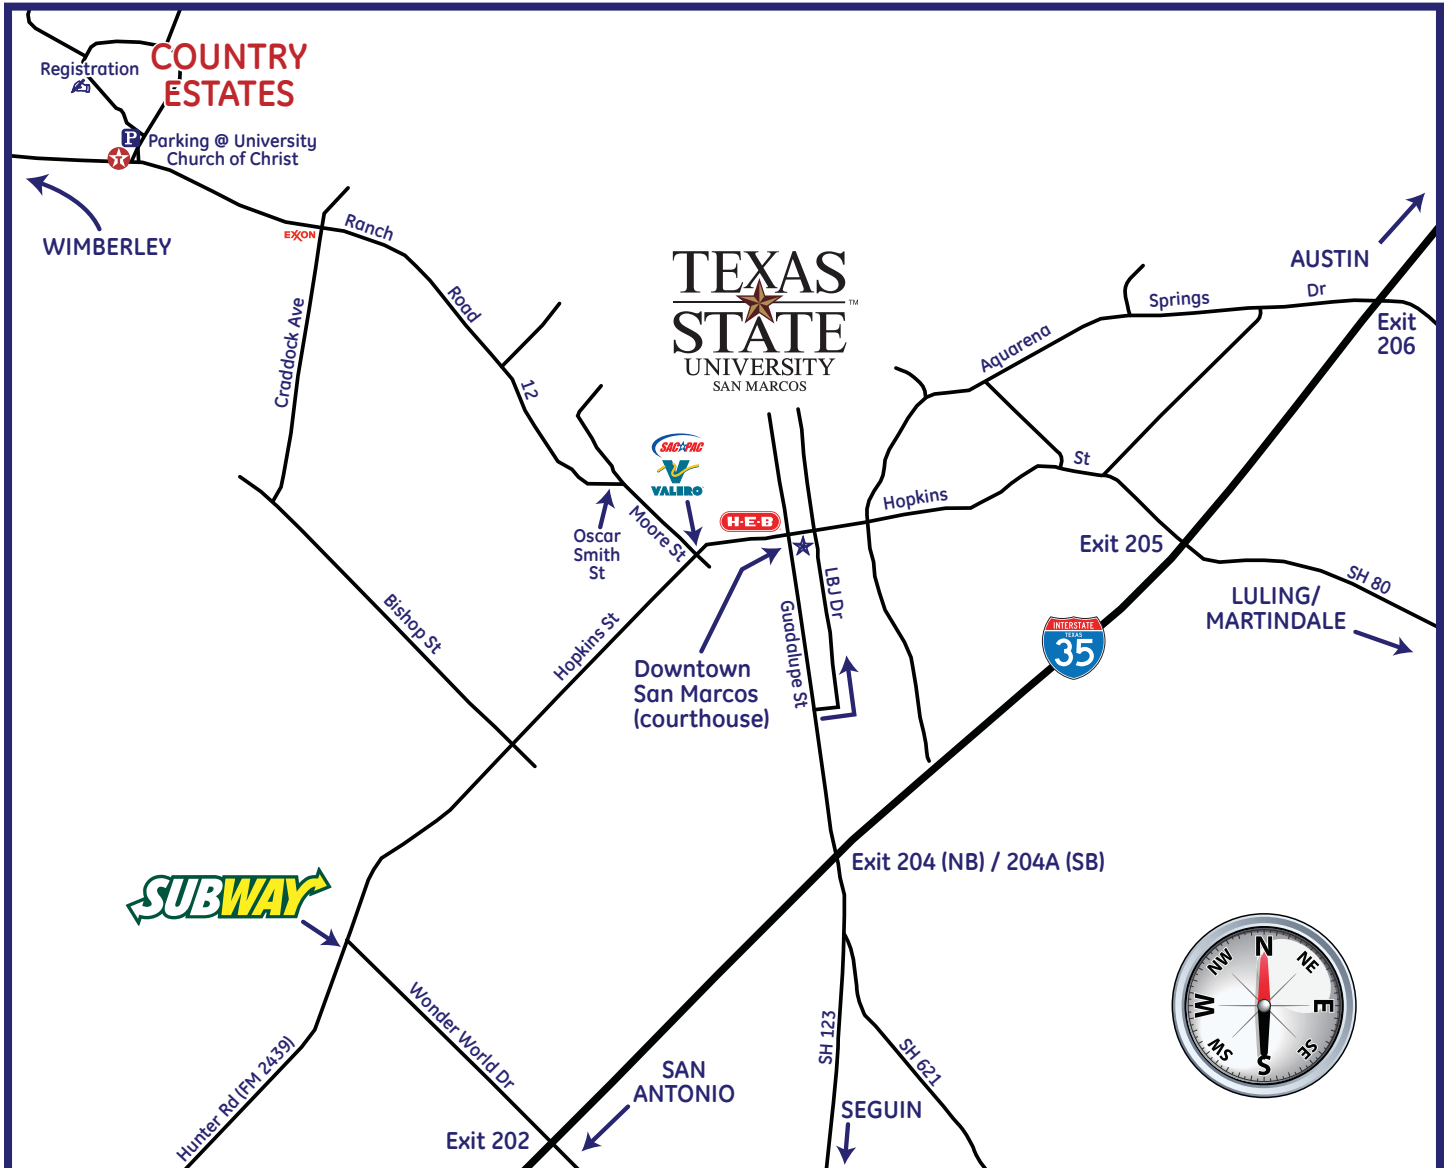

DIRECTIONS TO COUNTRY ESTATES

FROM IH-35/SAN MARCOS:

From downtown San Marcos, follow Ranch Road 12 (Moore St) west toward Wimberley. Approx. 0.6 miles past the traffic signal at Craddock Avenue, turn right at the Texaco station/Pac-N-Sac onto Country Estates Drive. Proceed for approx. 150 yards and turn left at the first street; the University Church of Christ is on the corner. Follow signs and/or volunteer directions to the parking area and race registration area.

FROM THE WEST:

From the junction of State Highway 32 and Ranch Road 12 near Wimberley, follow Ranch Road 12 east approx. 8.0 miles. Turn left at the Texaco station/Pac-N-Sac onto Country Estates Drive. Proceed for approx. 150 yards and turn left at the first street; the University Church of Christ is on the corner. Follow signs and/or volunteer directions to the parking area and race registration area.